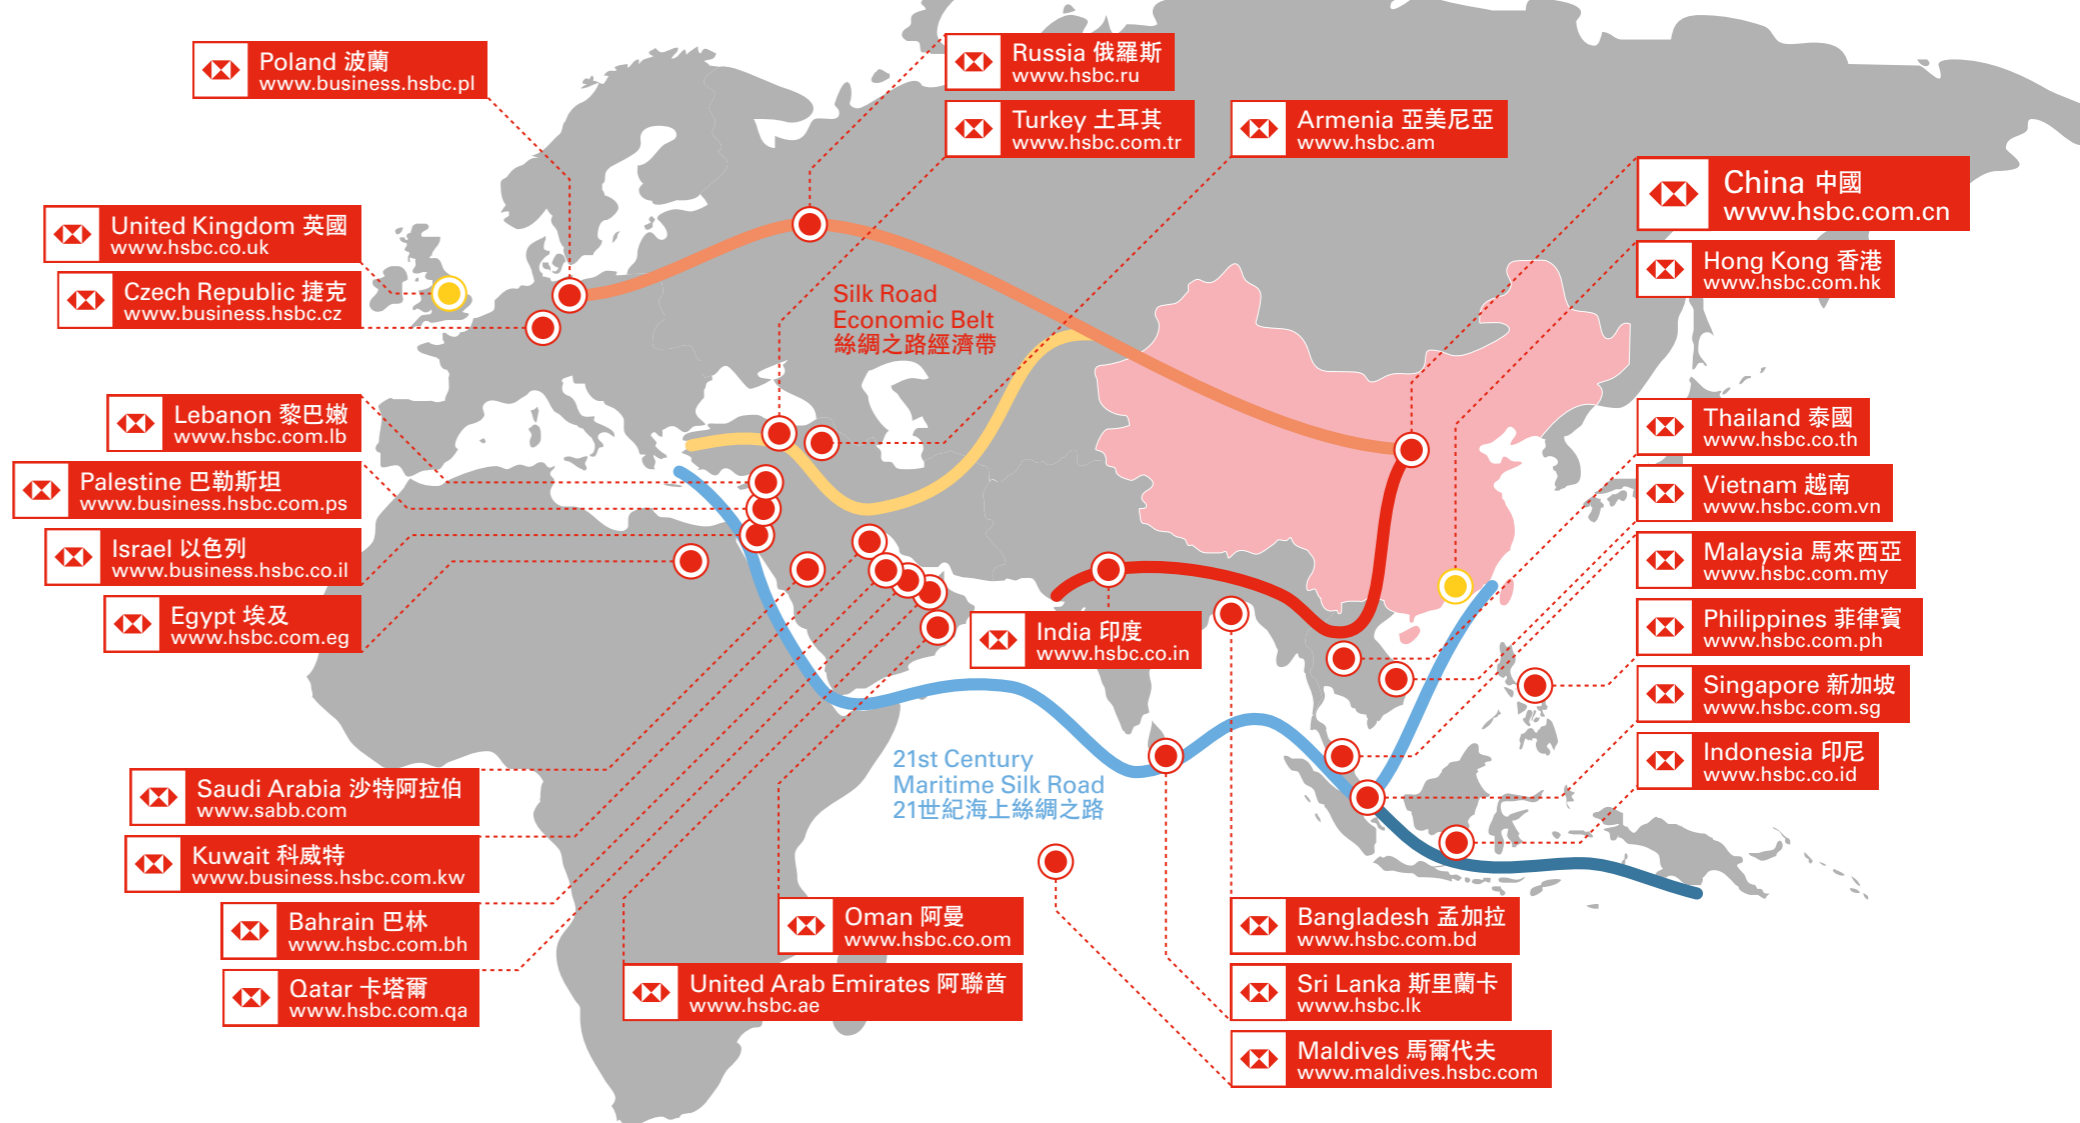

踏上新絲路，開展業務新路向。

THE NEW SILK ROAD, WHERE WILL IT TAKE YOU?

本地圖之「絲綢之路經濟帶」和「21世紀海上絲綢之路」路線圖乃根據香港貿易發展局經貿研究及《推動共建絲綢之路經濟帶和21世紀海上絲綢之路的願景與行動》描述的地緣經濟合作建議而繪製，僅供參考。實際路線或會有不同，並可能隨著項目發展而伸延至其他地區。

This preliminary map outlining the "Silk Road Economic Belt" and the "21st Century Maritime Silk Road" is based on the proposed geo-economic cooperation as described in Hong Kong Trade Development Council Research and the *Vision and Actions on Jointly Building the Silk Road Economic Belt and 21st Century Maritime Silk Road* document. Actual routes may differ and may also extend to encompass other territories as the project develops.